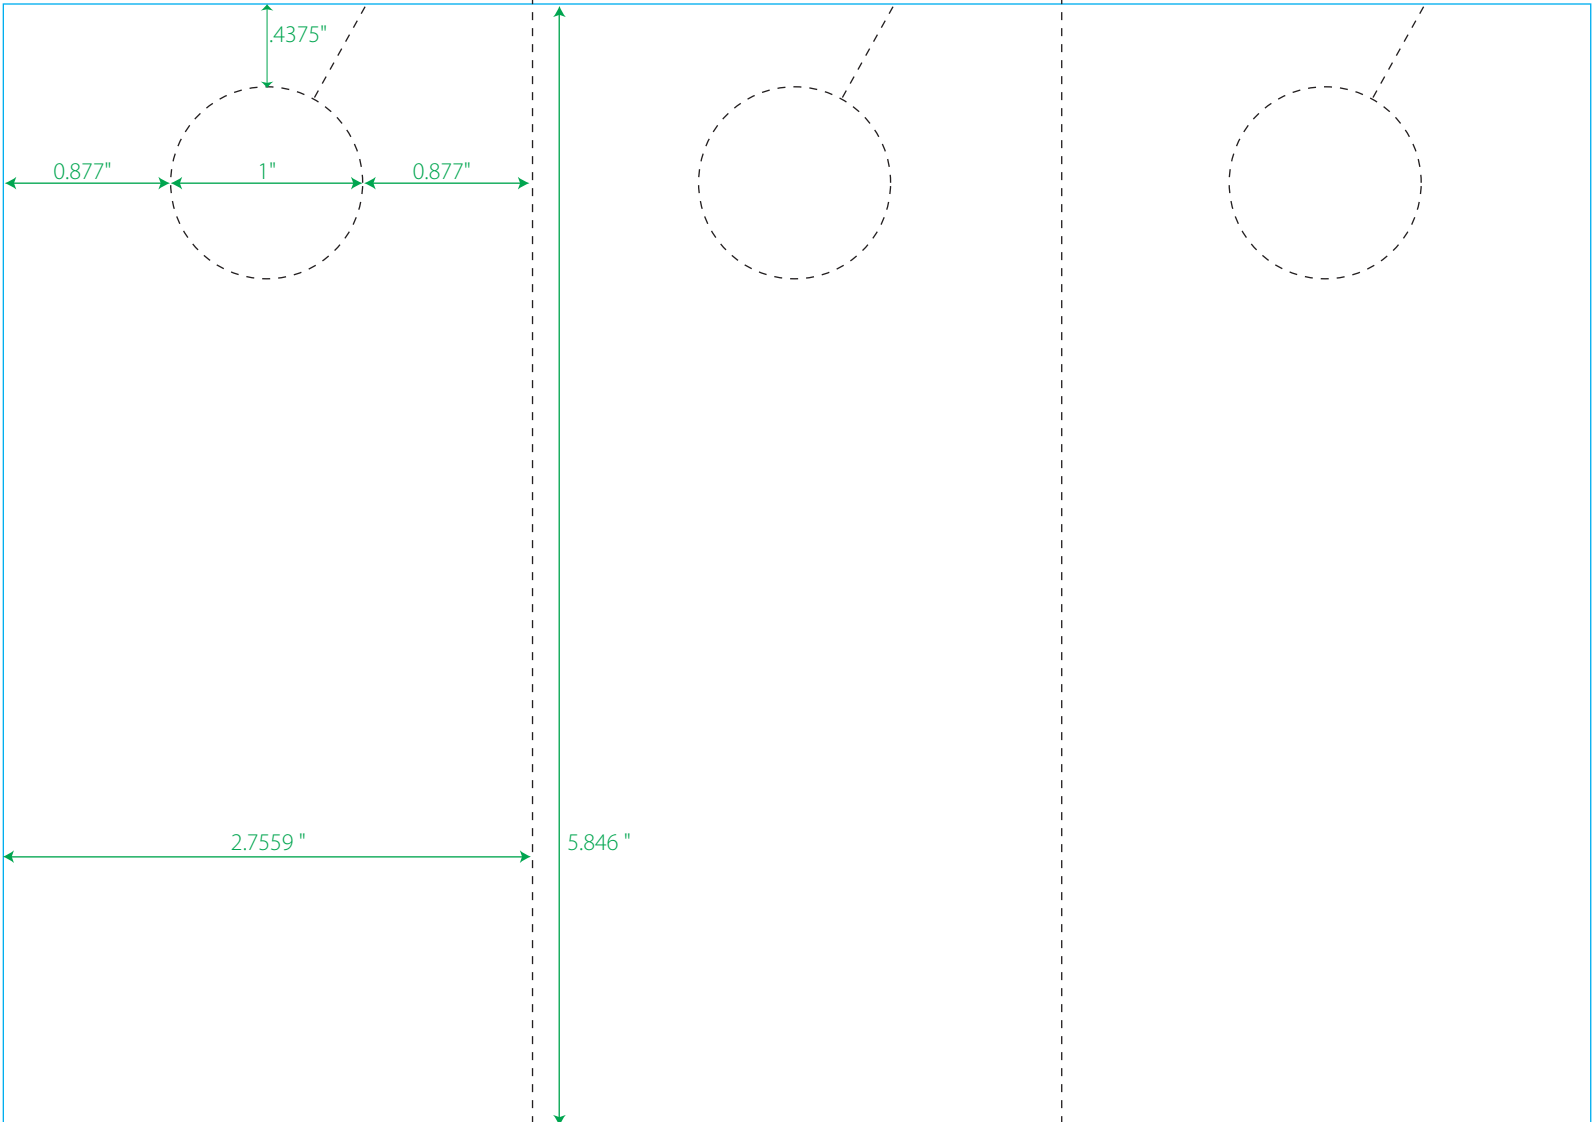

8.2677"

11.6929"

Door Knocker
2.7559" x 5.846"
SHEET SIZE: A4 / 8.2677" x 11.6929"